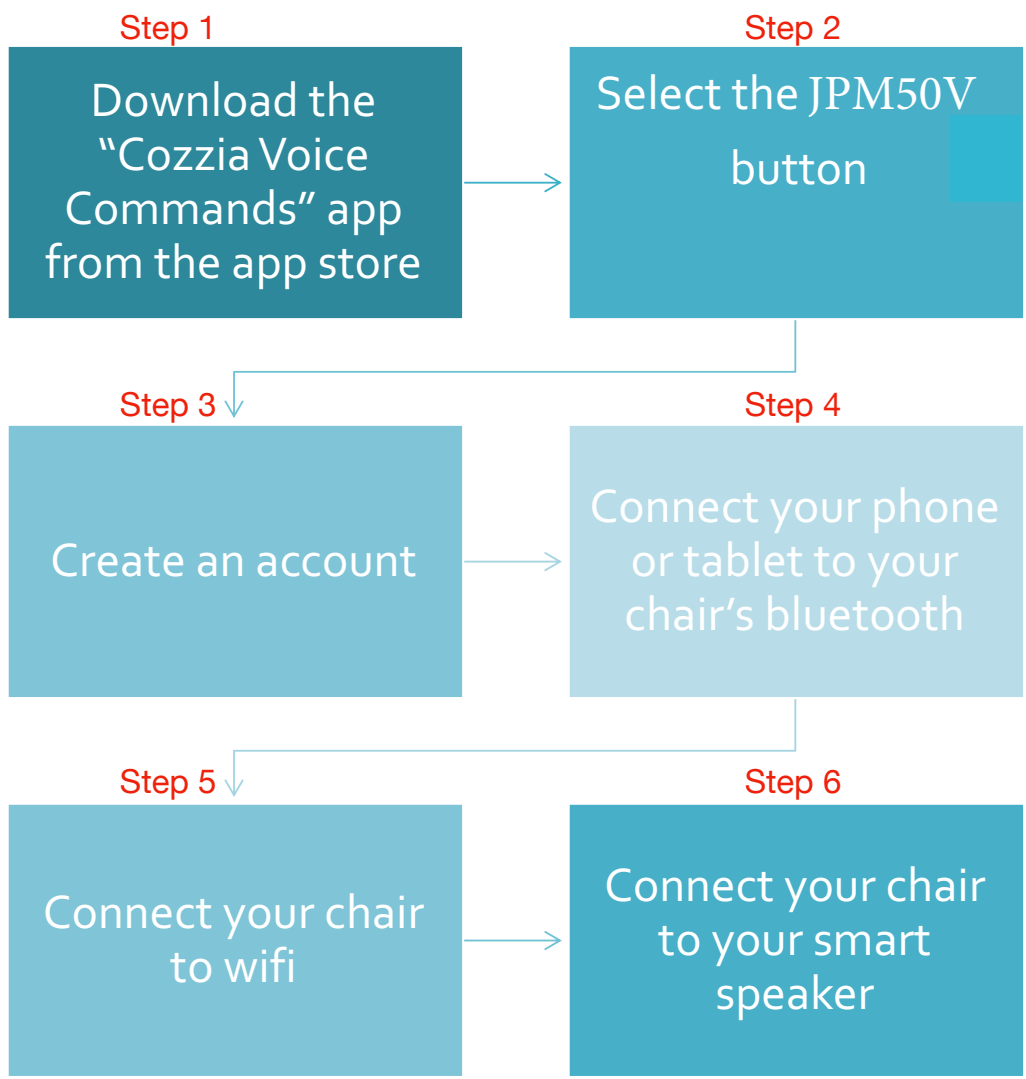

# The JPMedics Kumo Massage Chair is Now Shipping With Voice Activation Standard (and at NO ADDITIONAL PRICE!!)

*This feature will now come standard on all JPM50's effective immediately (chair will no longer be called the JPM50, it is now the JPM50V - "V" for Voice!). If the customer would like to use the Voice Activation feature, they just need to follow the 6 easy steps listed here:*

# VOICE CONTROLS

- **POWER ON** | *Turn On, Turn On Chair Doctor, Power On, Power On Chair Doctor*
- **POWER OFF** | *Turn Off, Turn Off Chair Doctor, Power Off, Power Off Chair Doctor*
- **STOP** | *Pause, Pause Massage, Stop Massage*
- **CONTINUE** | *Continue, Continue Massage, Keep Going*
- **RELAX** | *Start Massage, Give Me a Massage, Turn On Massage*
- **ZERO GRAVITY ON** | *Zero Gravity On, Put Me On Zero Gravity, Turn On Zero Gravity*
- **ZERO GRAVITY OFF** | *Stop Zero Gravity, Turn Off Zero Gravity. Get Me Out, Zero Gravity Off*
- **HEAT ON** | *Heat On, Turn On Heat*
- **HEAT OFF** | *Heat Off, Turn Off Heat*
- **TURN UP STRENGTH** | *Turn Up the Strength, Stronger Massage*
- **TURN DOWN STRENGTH** | *Turn Up the Strength, Stronger Massage*
- **CHANGING TO DIFFERENT MASSAGE PROGRAM** | *Change massage to Any Auto Program given, like Relax/Gentle/Stretch/..*